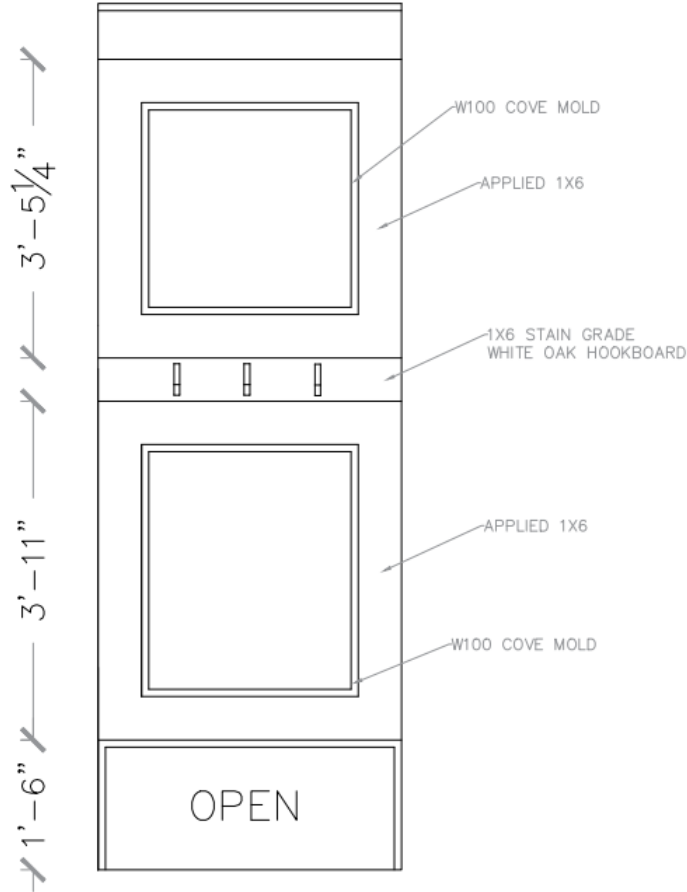

HALL BENCH SEAT

HALL BENCH DETAILS

Bench seat- Open below, top and sides of bench to be stained to match hardwood floors as closely as possible. Add applied trim on the back wall with two unequal boxes stacked on top of each other.

Placing the hooks on one horizontal board separating the boxes. Trim detail to be painted trim color.

PAIN T COLOR
Origami White

BENCH SEAT

Stained to match hardwood floors as closely as possible

HOOKS

Drawing not to scale
FINAL FINISHES AND DESIGN MAY VARY