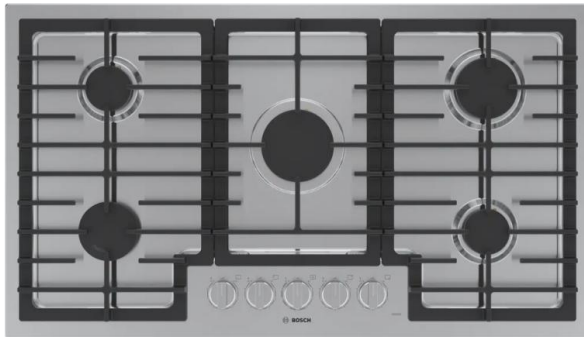

COUNTERTOP
Cosmos Quartz, Carrara Venatino

CABINET FINISH
Origami White

SINK
Blanco Silgranit Undermount
Sink in White

CABINET DOOR STYLE
(Not Color)

CABINET HARDWARE
Callie Pull in Satin
Bronze

HOOD STYLE

HOOD FINISH
Origami White

*Photo is to Show Design Concept Only.
Finishes, & Final Installation
Will Vary from Photo.*

KITCHEN APPLIANCES

Bosch
36" Gas Cooktop

Bosch Dishwasher

Bosch
30" Built-In
Microwave &
30" Single Oven