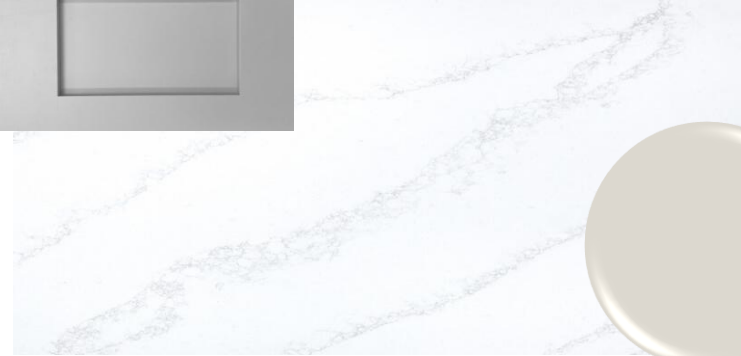

CABINET DOOR STYLE (Not Color)

CABINET FINISH
SW Drift of Mist

COUNTERTOPS
Valiant Quartz, Everest