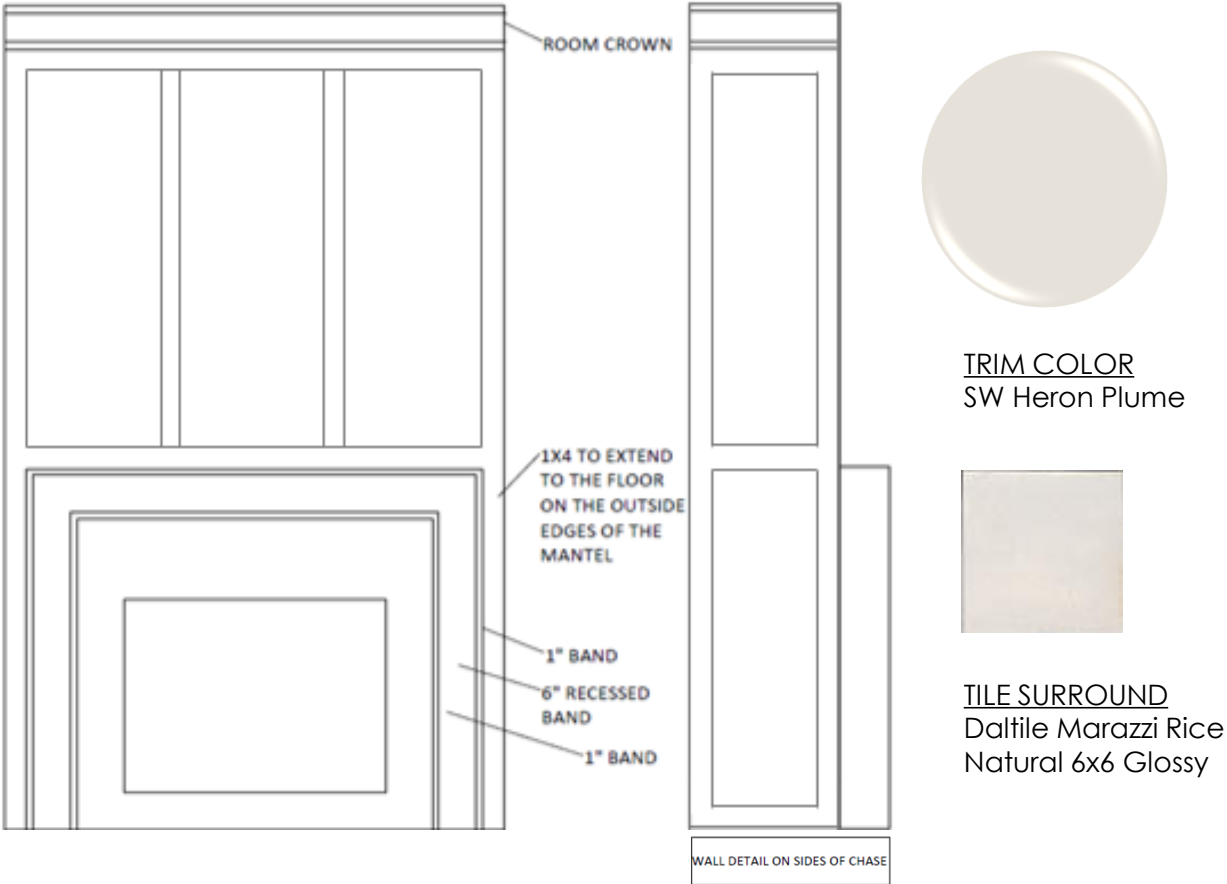

GREAT ROOM FIREPLACE

MANTLE DESIGN: Trim Built Mantle with standard tile surround. Delete Hearth. 1x4 board & batten trim detail applied to front and sides of fireplace chase and painted the trim color.

Drawing not to scale
Dimensions may vary or be altered on site.

SEE SELECTION CALENDAR FOR ALLOWABLE SELECTIONS AND DUE DATES.