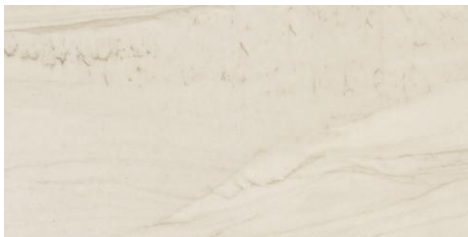

Emser Raku White 3x12 Gloss

SHOWER FLOOR TILE
Daltile Pietra Divina Calacatta
Dolomiti Framework Mosaic Honed

FLOOR TILE
Louisville Tile Quartzites Mont
Blanc 12x24 Matte