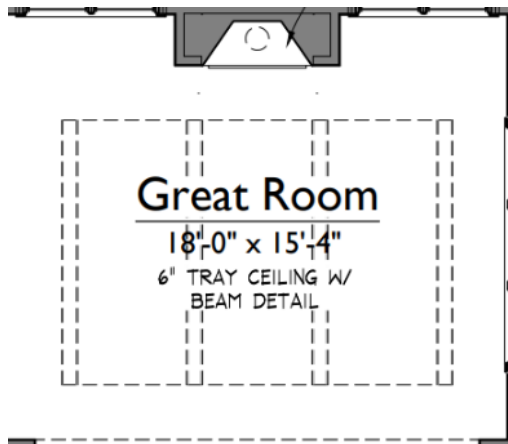

GREAT ROOM CEILING DETAIL

APPLIED CEILING DETAIL

Add 4 trim-built stain grade white oak beams inside of tray ceiling per plan.

Beams to be mitered. Delete standard crown molding inside of tray.

Beams stained to match hardwood finish as closely as possible.