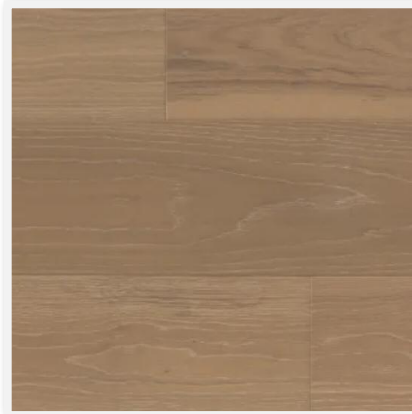

SEE SELECTION CALENDAR FOR ALLOWABLE SELECTIONS AND DUE DATES.

STAIR PARTS

STAIR PACKAGE

Simple 4000 White Oak Newel Posts with 6002 Flat White Oak Handrail and Round Iron spindles with Flat Round Shoes in Matte Black. Painted Risers with Newels, Handrail and Stair Treads stained to Match Hardwood Finish as Closely as Possible.

SEE SELECTION CALENDAR FOR ALLOWABLE SELECTIONS AND DUE DATES.

INTERIOR PAINT

Trim, Ceiling & Wall Color
SW Heron Plume

SEE SELECTION CALENDAR FOR ALLOWABLE SELECTIONS AND DUE DATES.

FLOORING

Engineered Hardwood
Killarney Collection
in Parkfield