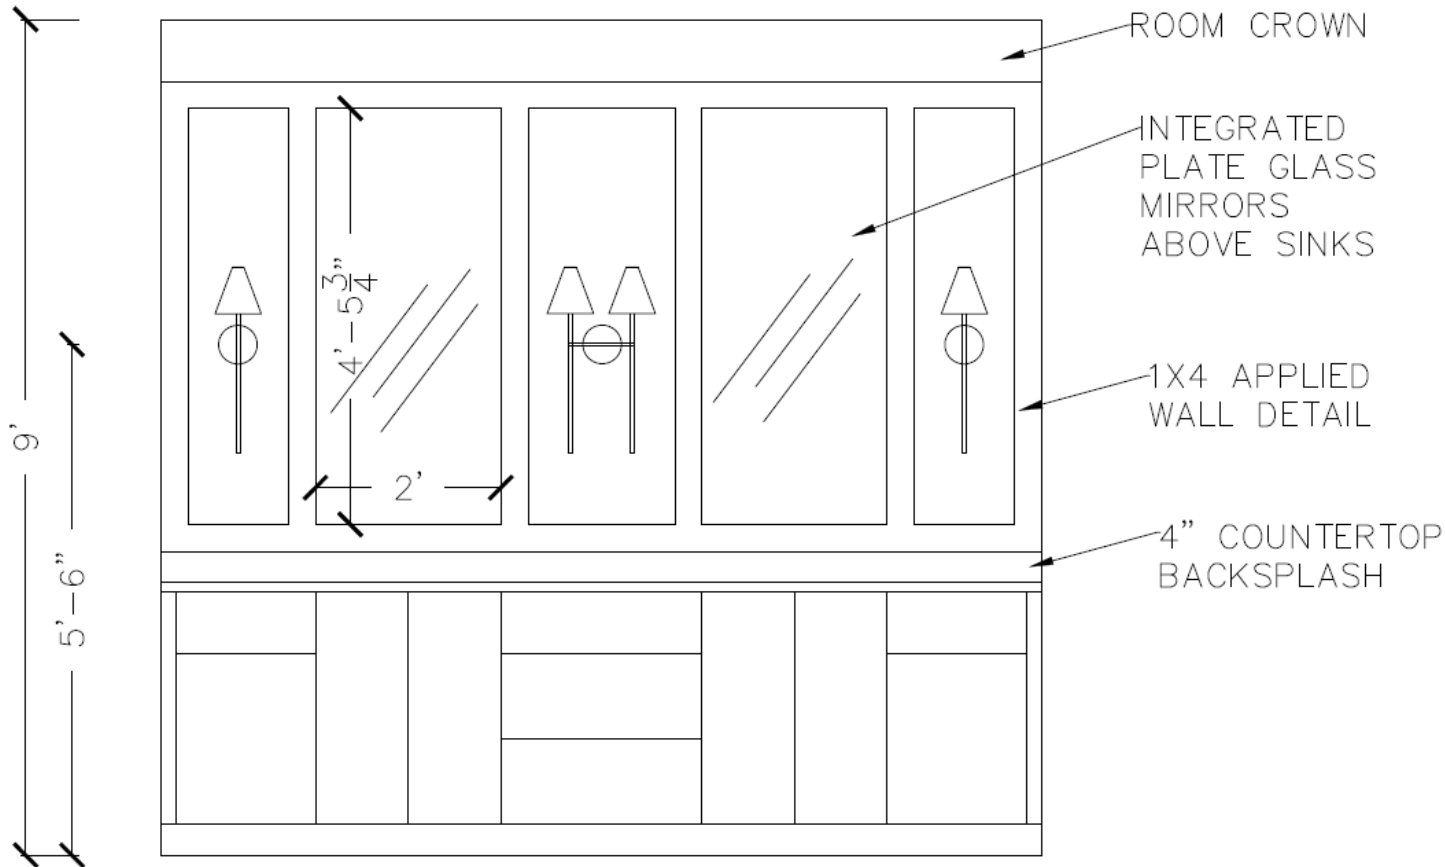

# PRIMARY BATH WALL DETAIL & MIRROR

1x4 applied molding wall detail above vanity with 2 integrated plate glass mirrors at sinks

Mirrors approx. 24"w x 60"h

Painted the trim color, Heron Plume

Measurements shown are approximate.  
They may vary or be adjusted on site.