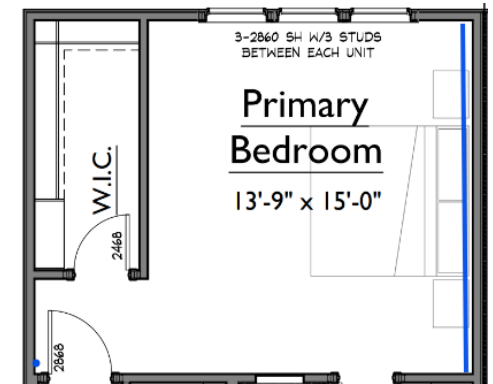

SEE SELECTION CALENDAR FOR ALLOWABLE SELECTIONS AND DUE DATES.