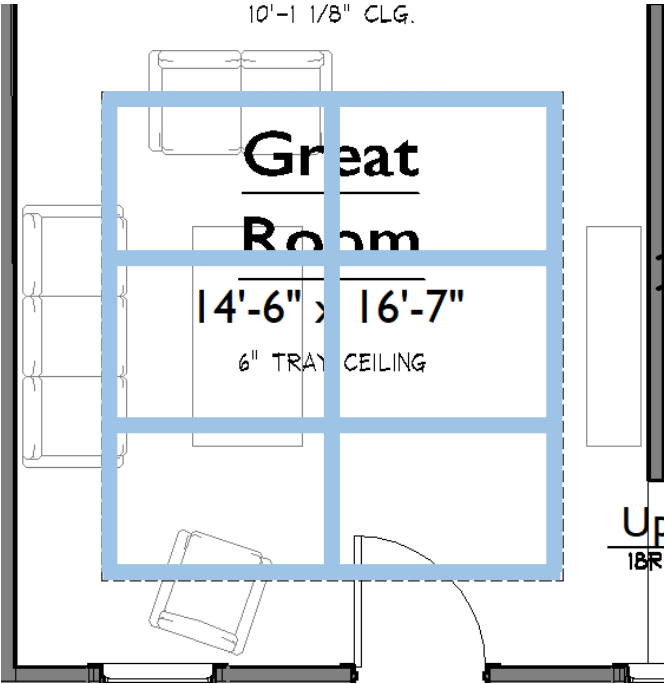

SEE SELECTION CALENDAR FOR ALLOWABLE SELECTIONS AND DUE DATES.

GREAT ROOM CEILING DETAIL

GREAT ROOM CEILING

Add applied ceiling detail inside of tray using 1x8 with 1x4 on top and W-100 cove mold along each side of 1x8. Painted the trim color.