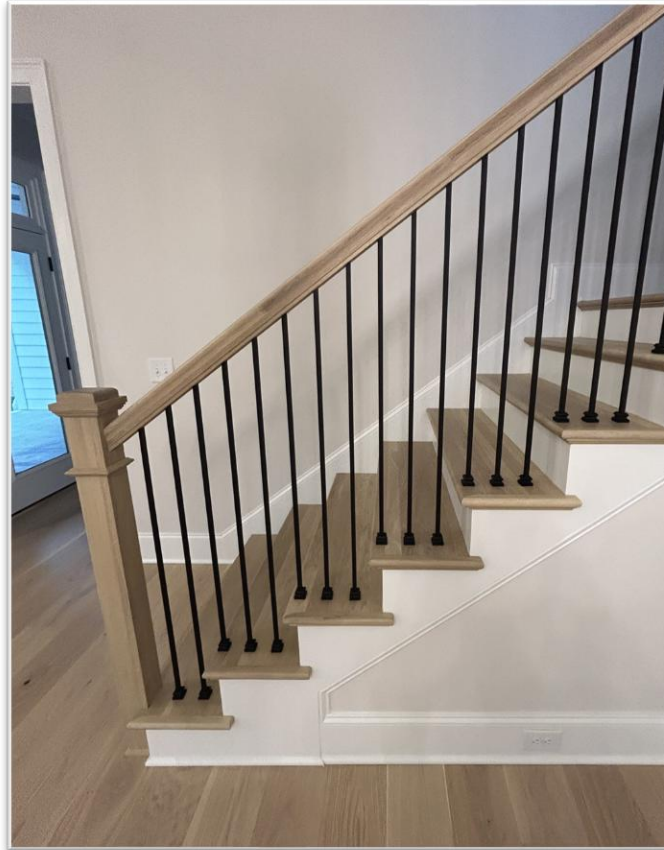

STAIRCASE

STAIRS

Square Iron Spindles with White Oak
Stained Stair Treads, Newel Posts, and Handrail
(Stain to Match Hardwood Finish as Closely as Possible)

SEE SELECTION CALENDAR FOR ALLOWABLE SELECTIONS AND DUE DATES.