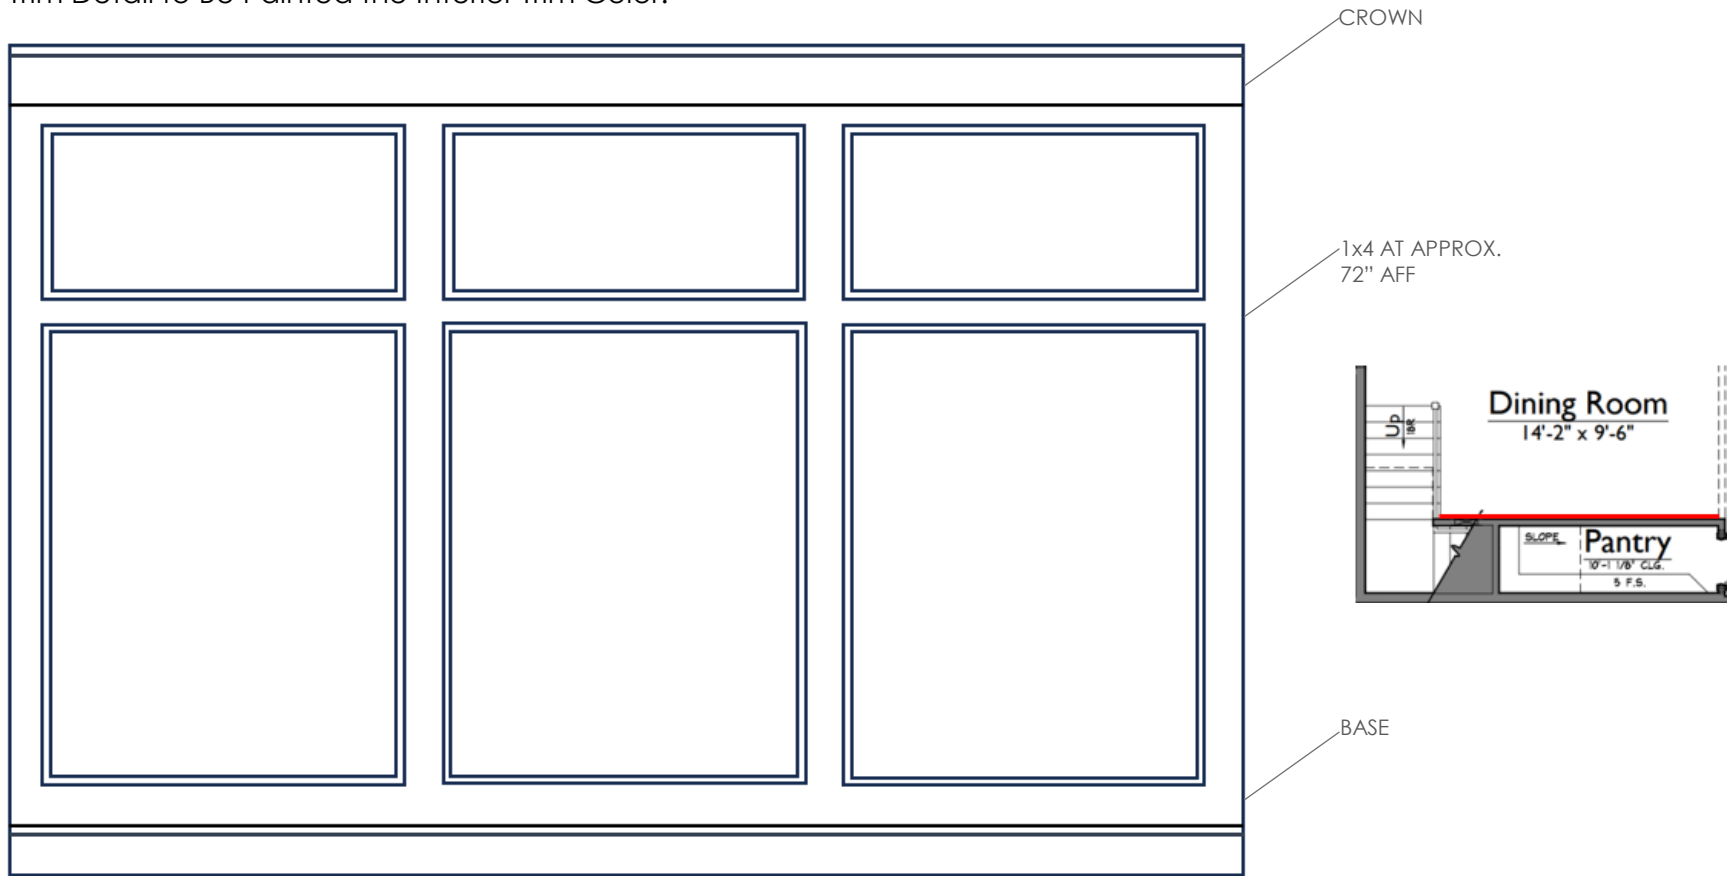

DINING ROOM TRIM DETAIL

DINING ROOM APPLIED TRIM

Add 1X4 Applied Trim detail on stairway wall in the dining room creating (3) short equal panels above and (3) tall equal panels below with W-100 Cove mold inside of each panel. Trim Detail to Be Painted the Interior Trim Color.

DRAWING NOT TO SCALE
DIMENSIONS MAY VARY OR BE ADJUSTED ON SITE.

SEE SELECTION CALENDAR FOR ALLOWABLE SELECTIONS AND DUE DATES.