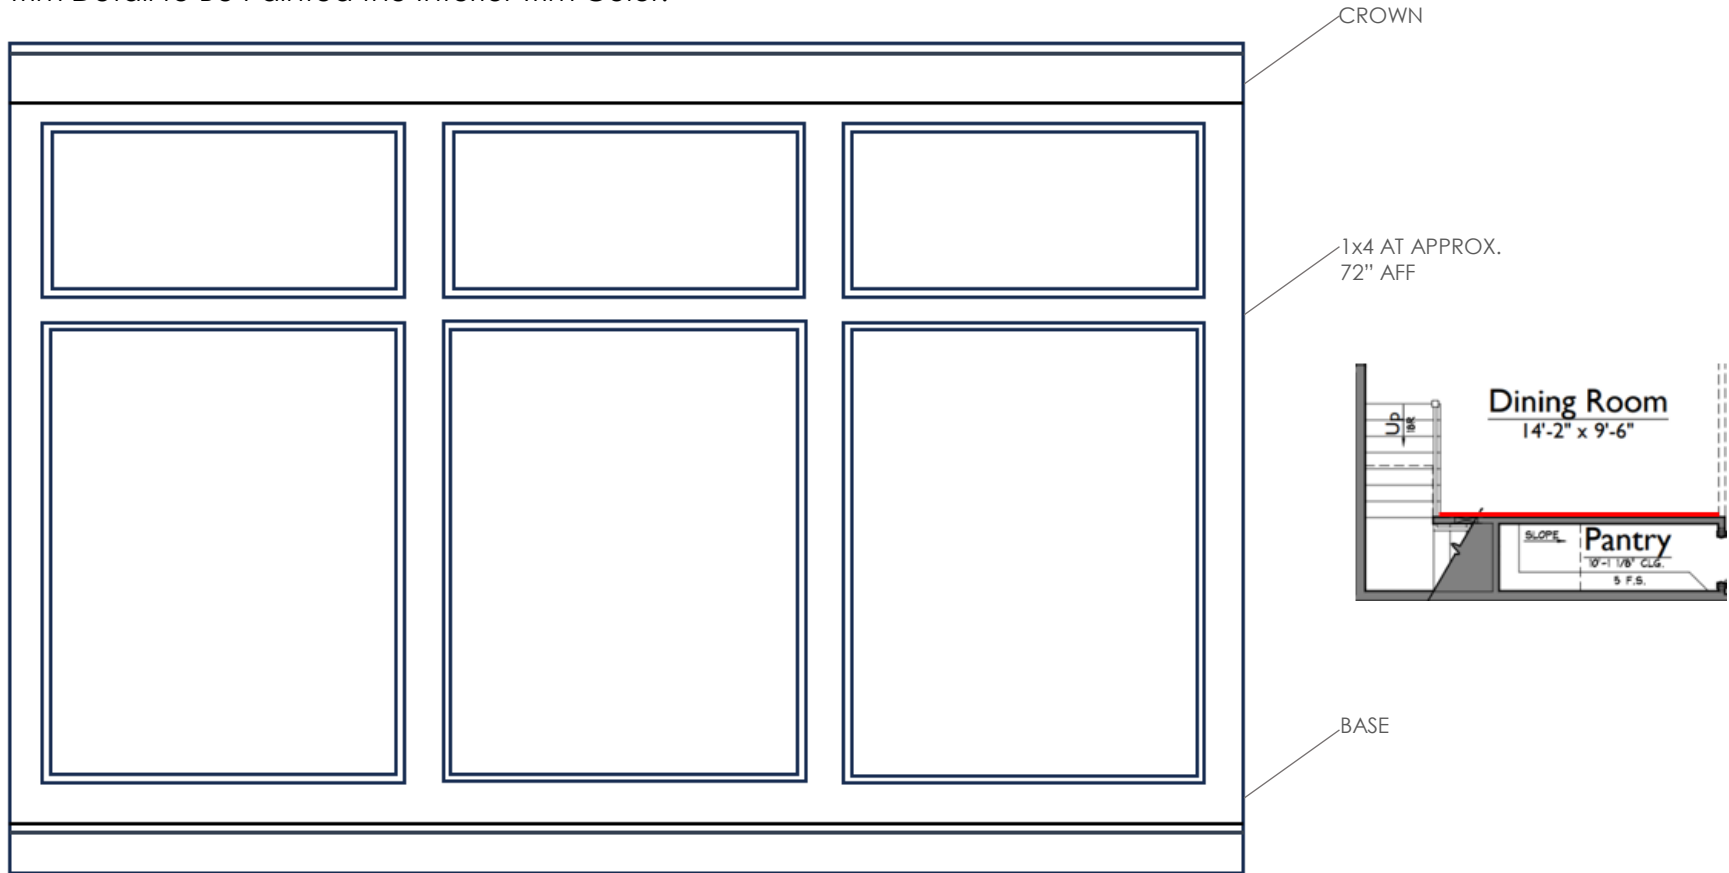

DINING ROOM TRIM DETAIL

DINING ROOM APPLIED TRIM

Add 1X4 Applied Trim detail on stairway wall in the dining room creating (3) short equal panels above and (3) tall equal panels below with W-100 Cove mold inside of each panel. Trim Detail to Be Painted the Interior Trim Color.

DRAWING NOT TO SCALE
DIMENSIONS MAY VARY OR BE ADJUSTED ON SITE.

SEE SELECTION CALENDAR FOR ALLOWABLE SELECTIONS AND DUE DATES.