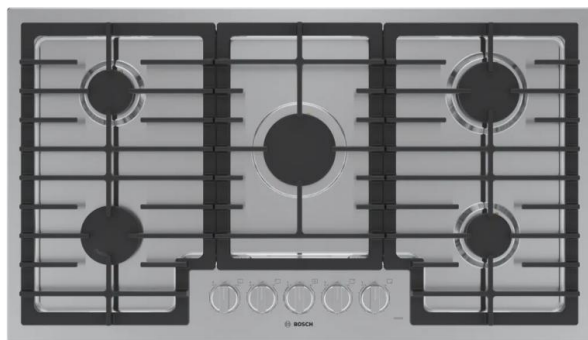

SINK
Blanco Precis Silgranit
Undermount Sink in Soft White

CABINET HARDWARE

SEE SELECTION CALENDAR FOR ALLOWABLE SELECTIONS AND DUE DATES.

HOOD STYLE

HOOD

Sloped Wood Hood with White Oak Accent Band
Similar to Photo. Room Crown to Wrap the top.

KITCHEN APPLIANCES

Bosch
36" Gas Cooktop

Bosch Dishwasher

Bosch
30" Built-In
Microwave &
30" Single Oven

SEE SELECTION CALENDAR FOR ALLOWABLE SELECTIONS AND DUE DATES.

CEILING DETAILS

GREAT ROOM BEAMS

Add Stain Grade White Oak Crossing Beam detail with (9) unequal boxes in tray ceiling per plan. Beams to be mitered and stained to coordinate with flooring finish as closely as possible.