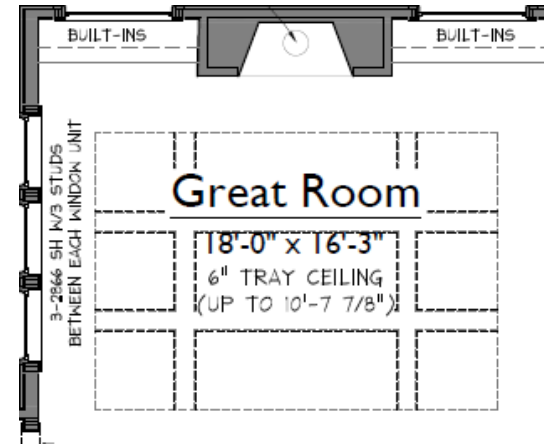

KITCHEN APPLIANCES

Bosch
36" Gas Cooktop

Bosch Dishwasher

Bosch
30" Built-In
Microwave &
30" Single Oven

SEE SELECTION CALENDAR FOR ALLOWABLE SELECTIONS AND DUE DATES.

CEILING DETAILS

GREAT ROOM BEAMS

Add Stain Grade White Oak Crossing Beam detail with (9) unequal boxes in tray ceiling per plan. Beams to be mitered and stained to coordinate with flooring finish as closely as possible.