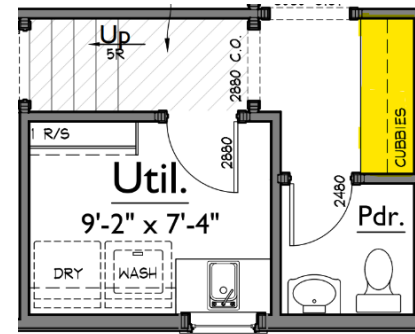

Photo is to Show Concept Only

Finishes and Final Installation Will Vary from Photo.

SEE SELECTION CALENDAR FOR ALLOWABLE SELECTIONS AND DUE DATES.