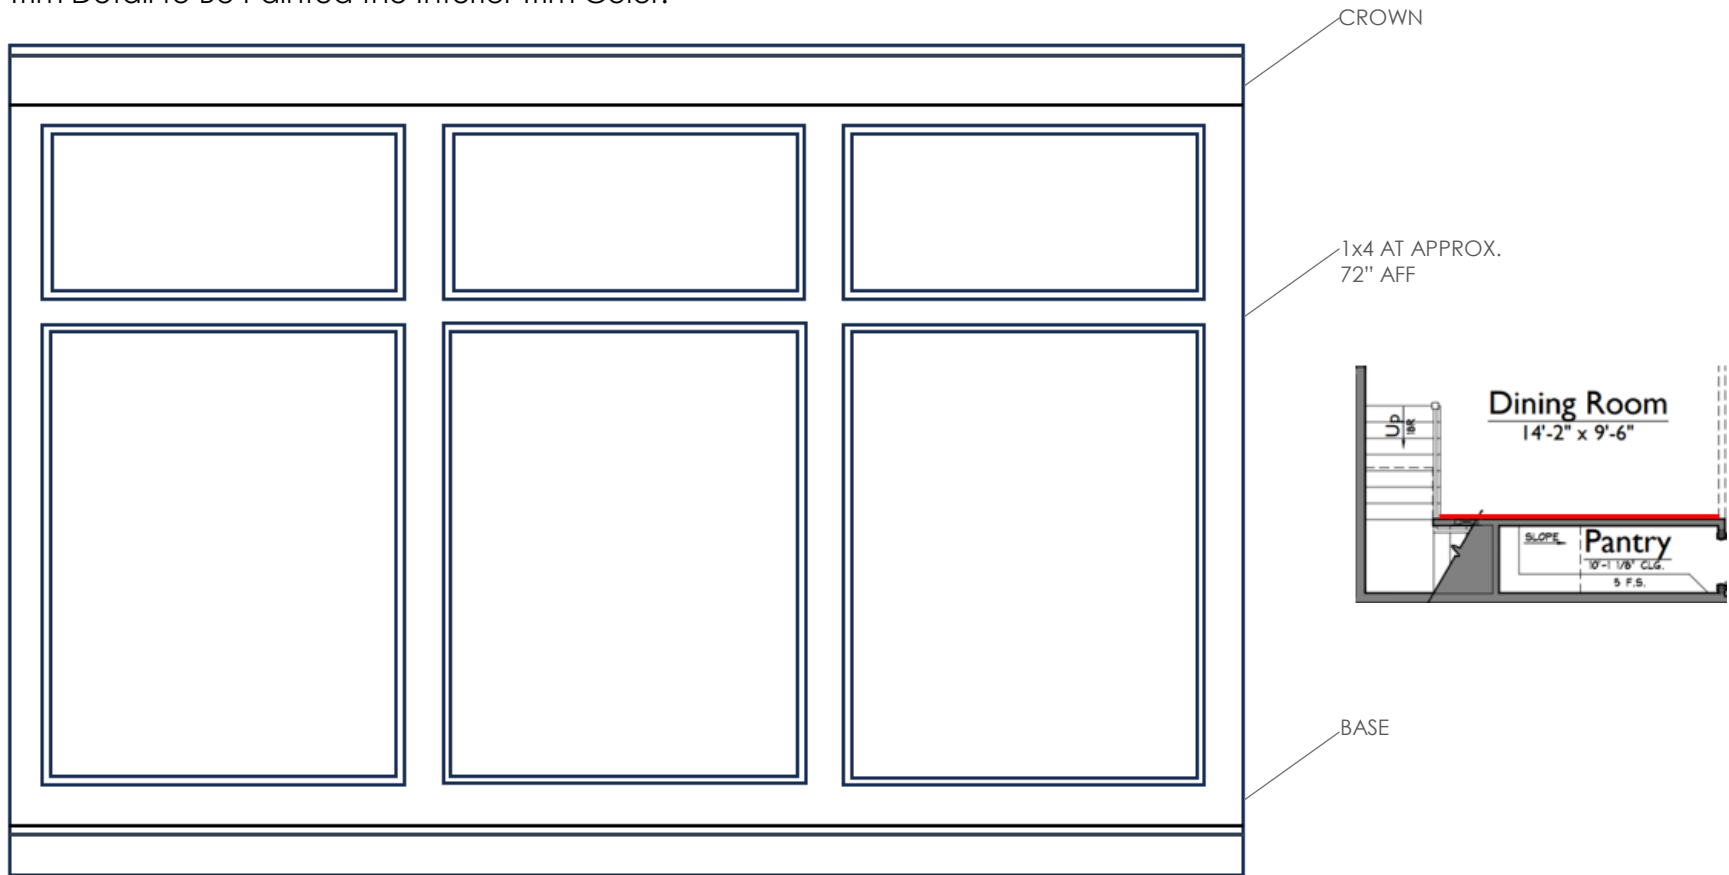

DINING ROOM TRIM DETAIL

DINING ROOM APPLIED TRIM

Add 1X4 Applied Trim detail on stairway wall in the dining room creating (3) short equal panels above and (3) tall equal panels below with W-100 Cove mold inside of each panel. Trim Detail to Be Painted the Interior Trim Color.

DRAWING NOT TO SCALE
DIMENSIONS MAY VARY OR BE ADJUSTED ON SITE.

SEE SELECTION CALENDAR FOR ALLOWABLE SELECTIONS AND DUE DATES.