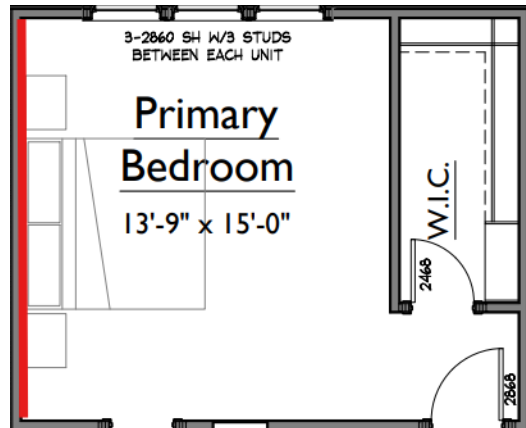

NOT TO SCALE Measurements are approximate & may vary or be adjusted slightly at installation.

SEE SELECTION CALENDAR FOR ALLOWABLE SELECTIONS AND DUE DATES.