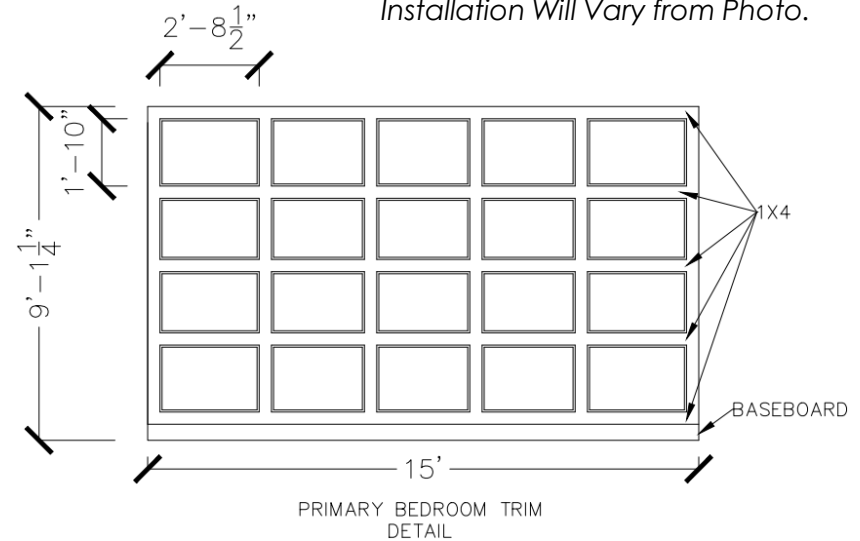

NOT TO SCALE Measurements are approximate & may vary or be adjusted slightly at installation.

SEE SELECTION CALENDAR FOR ALLOWABLE SELECTIONS AND DUE DATES.