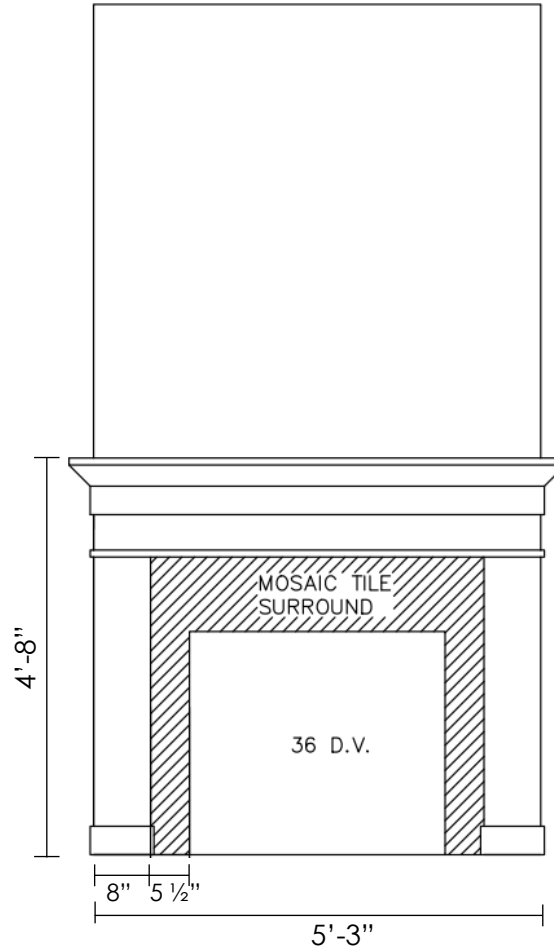

SEE SELECTION CALENDAR FOR ALLOWABLE SELECTIONS AND DUE DATES.

GREAT ROOM FIREPLACE

FIREPLACE TRIM BUILT MANTLE STYLE # 3

Photo is to Show Mantle Concept Only. Finishes and Final Installation Will Vary from Photo.