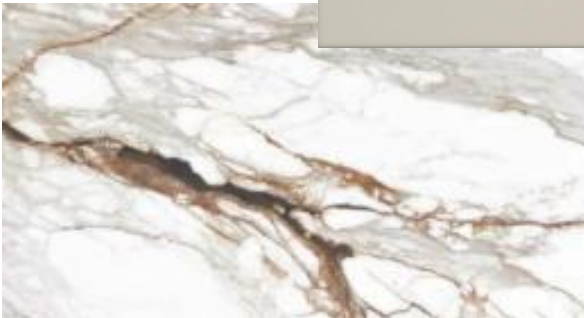

TUB SURROUND TILE
Emser 4x10 Catch in
Fawn Glossy

FLOOR TILE
Louisville Tile 12x24
Vena in Calacatta
Macchia Vecchina

TUB AND SHOWER
FAUCET
Delta Saylor in
Champagne Bronze