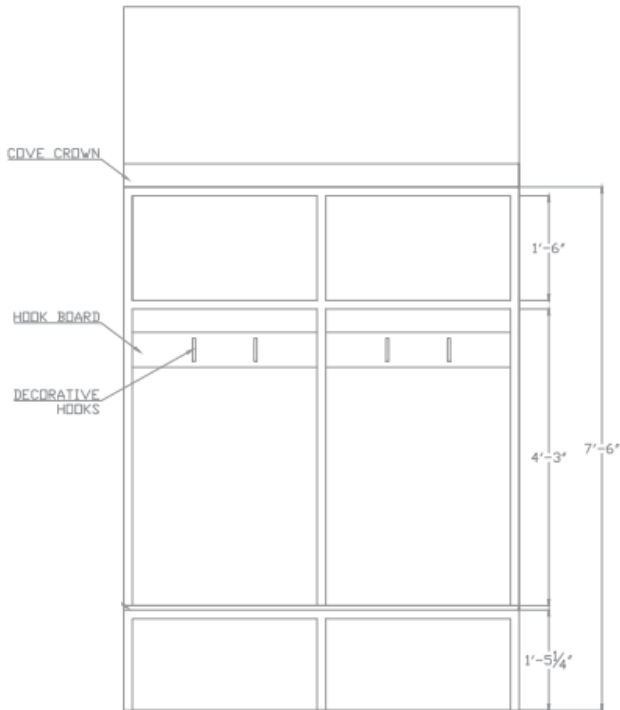

CUBBIES

CUBBY DRAWING

NOT TO SCALE

Measurements are approximate & may vary or be adjusted slightly at installation.