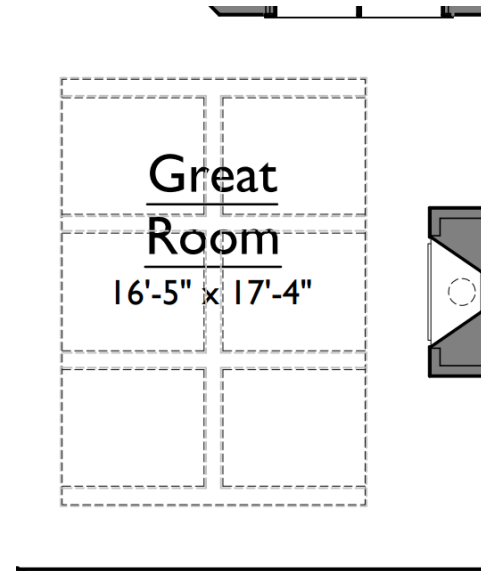

GREAT ROOM CEILING DETAIL

BEAM FINISH
Stained to match
hardwood floors as closely
as possible

GREAT ROOM BEAMS

Add Stain Grade, White Oak Beams inside of Tray Ceiling. Beams to have an approx. 1/4" Reveal at the bottom of the beams and be Stained to Match Hardwood Finish as Closely As Possible.

Photo is to Show Beam Design Concept Only. Finishes and Final Installation Will Vary from Photo.

SEE SELECTION CALENDAR FOR ALLOWABLE SELECTIONS AND DUE DATES.