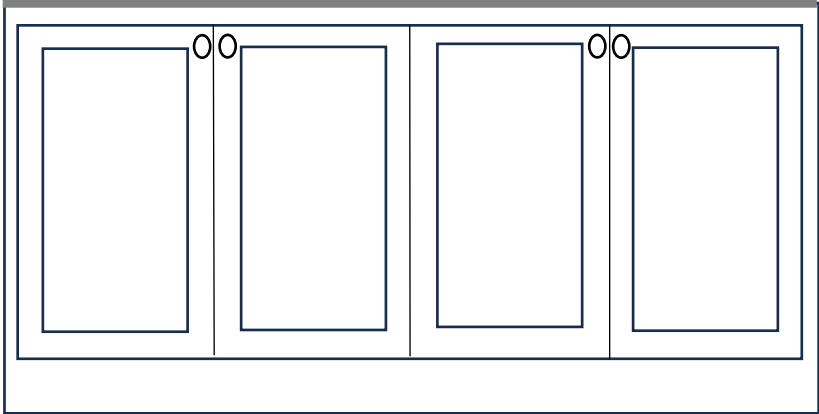

CABINET DOOR STYLE
(Not color)

SEE SELECTION CALENDAR FOR ALLOWABLE SELECTIONS AND DUE DATES.