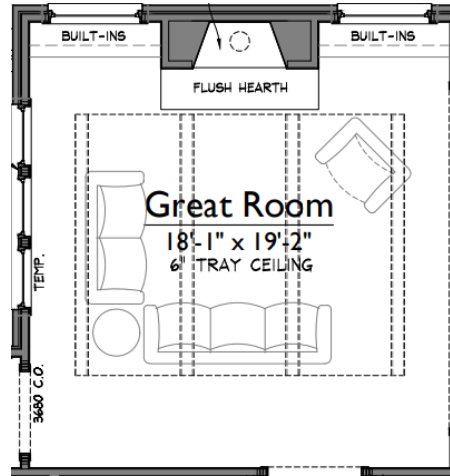

GREAT ROOM CEILING DETAIL

APPLIED CEILING DETAIL

Add trim built stain grade white oak beams inside of tray ceiling per plan.

Beams to be mitered. Delete standard crown molding inside of tray.

Beams stained to match hardwood finish as closely as possible.