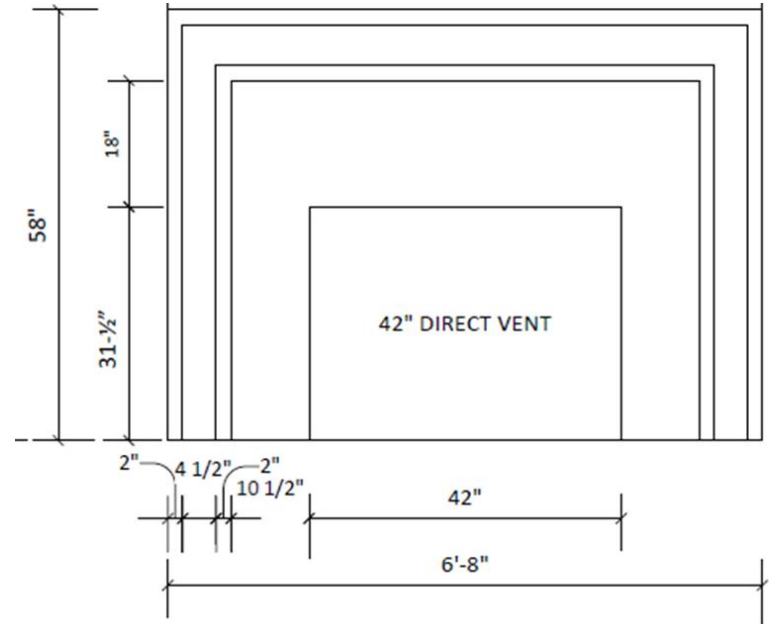

SEE SELECTION CALENDAR FOR ALLOWABLE SELECTIONS AND DUE DATES.

GREAT ROOM FIREPLACE

*Photo is to Show Design Concept Only.
Tile Selections, Finishes, & Final Installation
Will Vary from Photo.*

TILE

Dal Contempo White Honed, 12x24