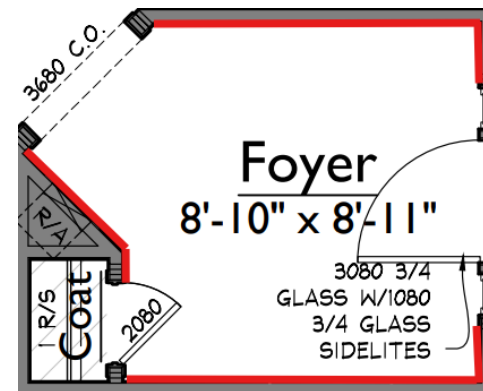

SEE SELECTION CALENDAR FOR ALLOWABLE SELECTIONS AND DUE DATES.