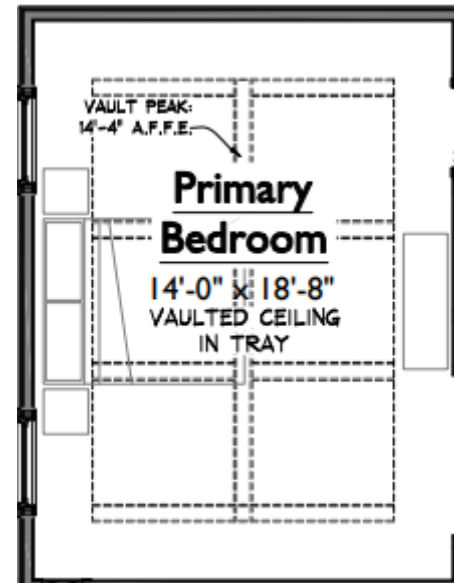

PRIMARY BEDROOM CEILING DETAIL

Add Trim Built, Stain Grade White Oak Beams Inside Vaulted Tray Ceiling Per Plan. Beams to be Mitered and Stained a Darker, Contrasting Stain Color than the Floor.

PHOTO IS TO BEAM CONCEPT ONLY AND DOES NOT SHOW A VAULTED TRAY – FINAL INSTALLATION AND FINISHES WILL VARY FROM PHOTO.

STAIN COLOR
Custom Stain Match
Similar to Photo Above