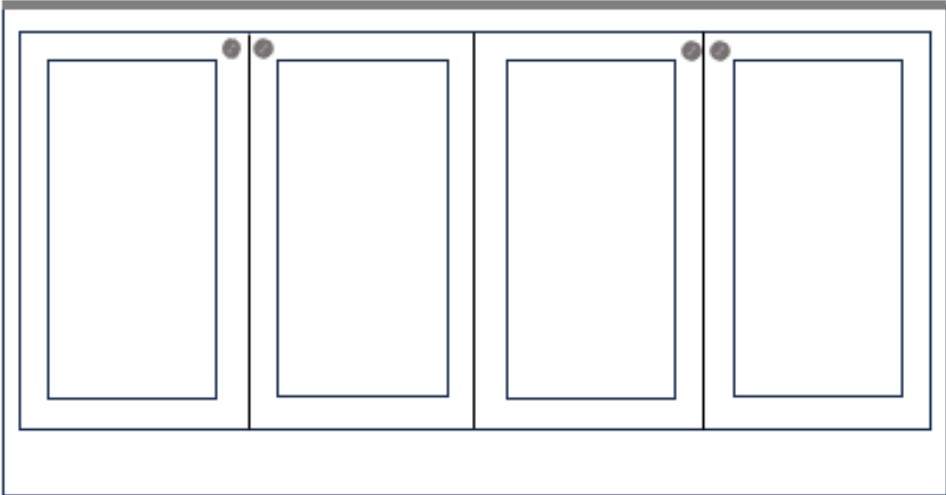

Bosch
30" Built-In
Microwave &
30" Single Oven

SEE SELECTION CALENDAR FOR ALLOWABLE SELECTIONS AND DUE DATES.

GREAT ROOM BUILT-INS

BUILT-INS

Add built-ins on each side of fireplace similar to drawing above

CABINET FINISH

Aesthetic White with White Oak Wood Top Stained to Coordinate with Hardwood Finish as Closely as Possible

CABINET DOOR STYLE
(Not Color)

CABINET HARDWARE

CUBBIES

CUBBY LAYOUT

Trim Built Cubbies with 2 Equal Width Sections. Cubbies to be Open and the Bottom and Top with 1 Coat Hook Installed in the Back of Center Locker Section. Upgrade Wood Seat to White Oak