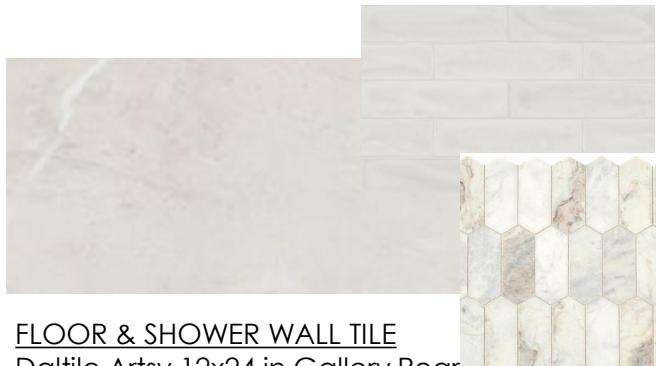

FLOOR & SHOWER WALL TILE
Daltille Artsy 12x24 in Gallery Pearl
Matte (Floor) & Louisville Tile
Marlow 3x12 in Mist (Shower Wall)

SHOWER FLOOR TILE
Daltille 2x4
Elongated Hexagon
Marble Mosaic in
Daphne White

SEE SELECTION CALENDAR FOR ALLOWABLE SELECTIONS AND DUE DATES.