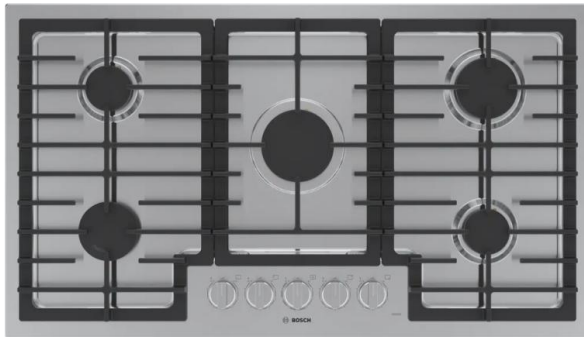

HOOD FINISH
Aesthetic White

HOOD
Cabinet Grade Wood Mantle Style
Hood with Fluting Detail at the Base.
Room Crown to Wrap.

*PHOTO IS TO SHOW HOOD DESIGN
CONCEPT ONLY. FINISHES AND FINAL
INSTALLATION WILL VARY FROM PHOTO*

Photo is to Show Concept Only. Finishes and Final Installation Will Vary from Photo.

SEE SELECTION CALENDAR FOR ALLOWABLE SELECTIONS AND DUE DATES.

KITCHEN APPLIANCES

Bosch
36" Gas Cooktop

Bosch Dishwasher

Bosch
30" Built-In
Microwave &
30" Single Oven

SEE SELECTION CALENDAR FOR ALLOWABLE SELECTIONS AND DUE DATES.

GREAT ROOM BUILT-INS

BUILT-INS

Add built-ins on each side of fireplace similar to drawing above