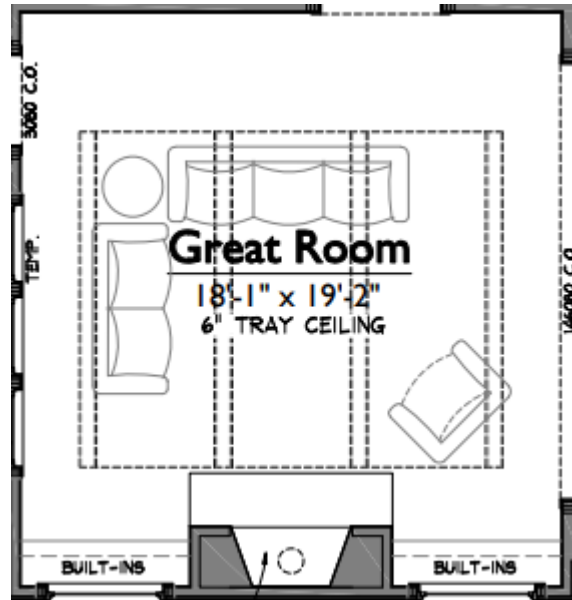

PHOTO IS TO SHOW STAIRWAY DESIGN CONCEPT ONLY. FINISHES AND FINAL INSTALLATION WILL VARY FROM PHOTO.

GREAT ROOM CEILING DETAIL

BEAM COLOR
Rustic Hand-Hewn Cedar
Beams, Stained Medium Brown

GREAT ROOM CEILING