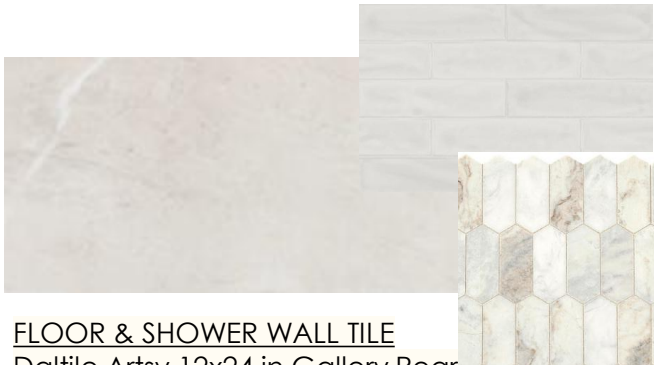

FLOOR & SHOWER WALL TILE
Daltilo Artsy 12x24 in Gallery Pearl
Matte (Floor) & Louisville Tile
Marlow 3x12 in Mist (Shower Wall)

SHOWER FLOOR TILE
Daltilo 2x4
Elongated Hexagon
Marble Mosaic in
Daphne White