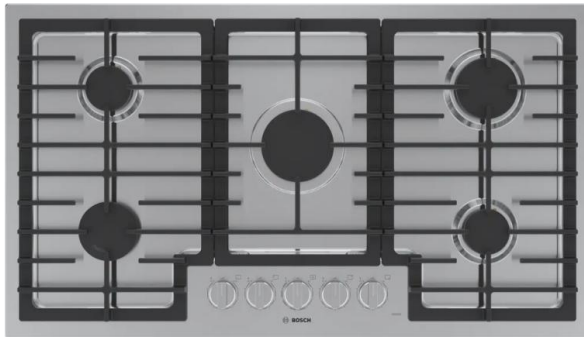

CABINET FINISH:
Aesthetic White

CABINET DOOR STYLE
(Not Color)

CABINET HARDWARE
Jules in Satin Bronze

HOOD STYLE

HOOD FINISH
Aesthetic White

HOOD
Cabinet Grade Wood Mantle Style
Hood with Fluted Crown and
Decorative Molding Band Similar to
Photo.

Photo is to Show Concept Only. Finishes and Final Installation Will Vary from Photo.

KITCHEN APPLIANCES

Bosch
36" Gas Cooktop

Bosch Dishwasher

Bosch
30" Built-In
Microwave &
30" Single Oven

GREAT ROOM BUILT INS

BUILT-INS

Add built-ins on each side of fireplace similar to drawing above

CABINET FINISH:
Aesthetic White with
White Oak Wood Top
Stained to Match
Hardwood Finish

CABINET DOOR STYLE
(Not Color)

CABINET HARDWARE:
Jules Knob in Satin Bronze