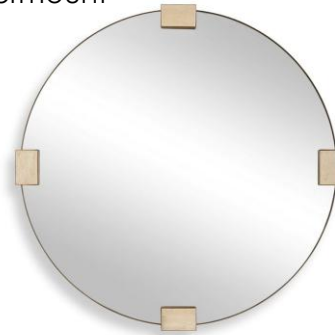

PRIMARY BATHROOM

SINK FAUCET
Delta Trinsic in
Champagne Bronze

SINK
White Rectangular
Undermount

CABINET DOOR STYLE
(Not Color)

COUNTERTOPS
Cosmos Quartz in White Drift
Sample – Buyer May Select

CABINET FINISH
Aesthetic White with
Linen Tower Interior
Stained to Match
Hardwood
**Upgraded Fluting
Detail on Top
Drawers