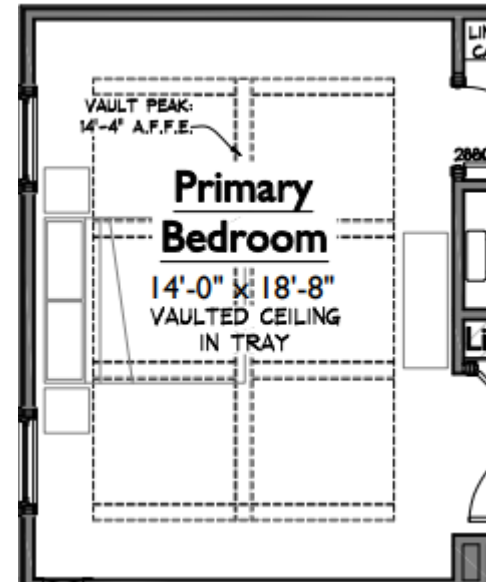

PRIMARY BEDROOM CEILING DETAIL

RECOMMENDED
STAIN COLOR

PRIMARY BEDROOM CEILING DETAIL

Add Trim Built, Stain Grade White Oak Beams Inside Vaulted Tray Ceiling Per Plan. Beams to be Mitered and Stained a Darker, Contrasting Stain Color than the Floor.

PHOTO IS TO BEAM CONCEPT ONLY AND DOES NOT SHOW A VAULTED TRAY – FINAL INSTALLATION AND FINISHES WILL VARY FROM PHOTO.