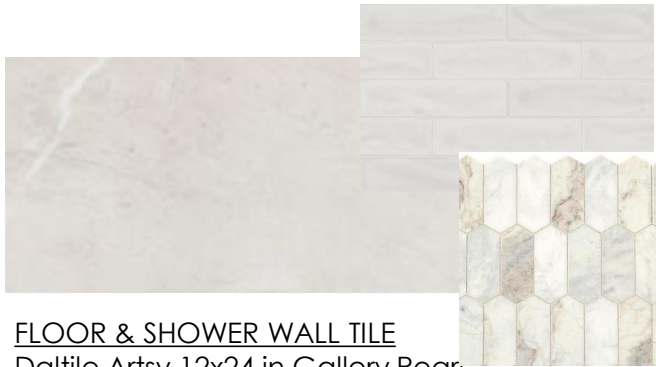

FLOOR & SHOWER WALL TILE
Dalfile Artsy 12x24 in Gallery Pearl
Matte (Floor) & Louisville Tile
Marlow 3x12 in Mist (Shower Wall)

SHOWER FLOOR TILE
Dalfile 2x4
Elongated Hexagon
Marble Mosaic in
Daphne White

SEE SELECTION CALENDAR FOR ALLOWABLE SELECTIONS AND DUE DATES.