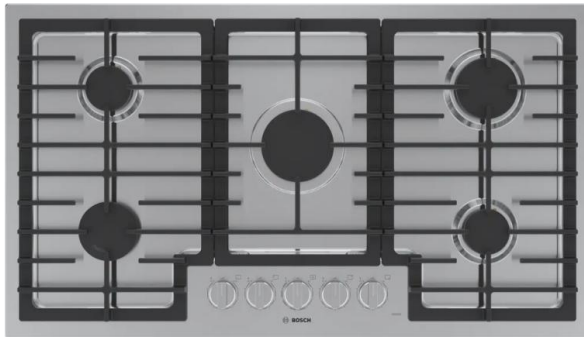

# HOOD STYLE

HOOD  
Cabinet Grade Wood Mantle Style  
Hood with Fluting Detail at the Base.  
Room Crown to Wrap the top.

FLUTING DETAIL

HOOD FINISH  
Aesthetic White

***\*\*Photo is to Show Concept Only\*\****  
*Finishes and Final Installation Will Vary from Photo.*

# KITCHEN APPLIANCES

Bosch  
36" Gas Cooktop

Bosch Dishwasher

Bosch  
30" Built-In  
Microwave &  
30" Single Oven

SEE SELECTION CALENDAR FOR ALLOWABLE SELECTIONS AND DUE DATES.