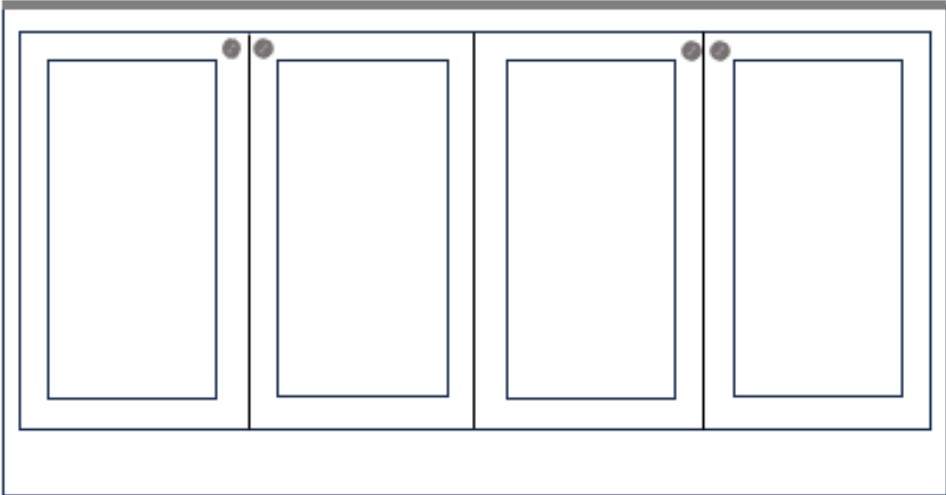

GREAT ROOM BUILT-INS

BUILT-INS

Add built-ins on each side of fireplace similar to drawing