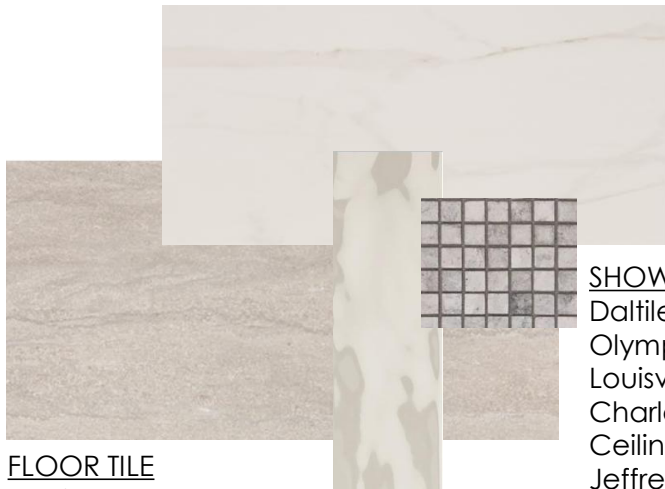

FLOOR TILE
Daltille Haddonstone
24 x 48 in Dawn Satin

SHOWER & TUB SURROUND TILE
Daltille Mythology 4x12 in
Olympus Undulated with
Louisville Tile Ageless 24x48 in
Charleston Polished Above to
Ceiling (Walls) & Louisville Tile
Jeffrey Court Chapter 18
Rotunda in Tunisian Gray
(Shower Floor)