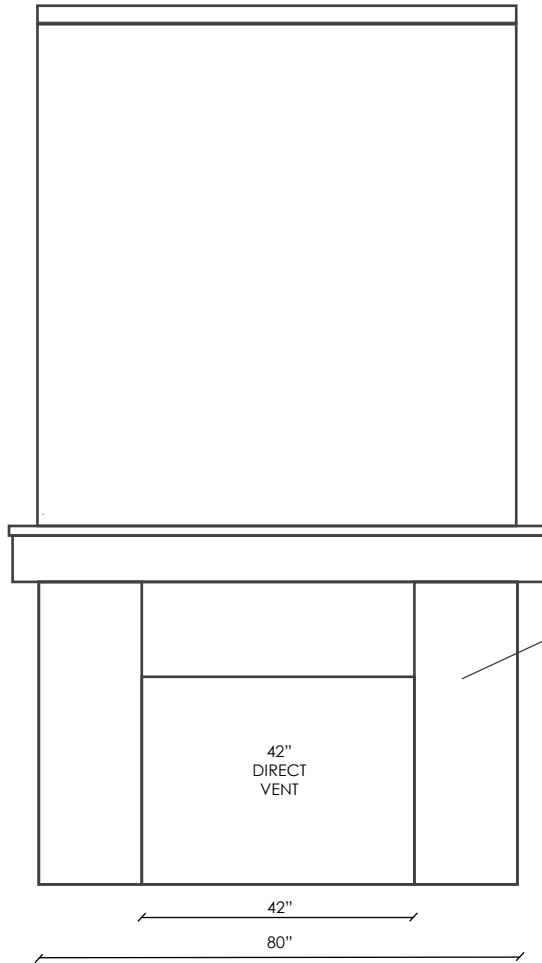

GREAT ROOM FIREPLACE

DRAWING IS NOT TO SCALE.
MEASUREMENTS ARE APPROXIMATE & MAY VARY
OR BE ADJUSTED ON SITE

FIREPLACE DESIGN

Trim Built Stain Grade Floating Beam Mantle with cap to wrap all sides with tile applied on all sides of Fireplace Chase from floor to mantle similar to photo.