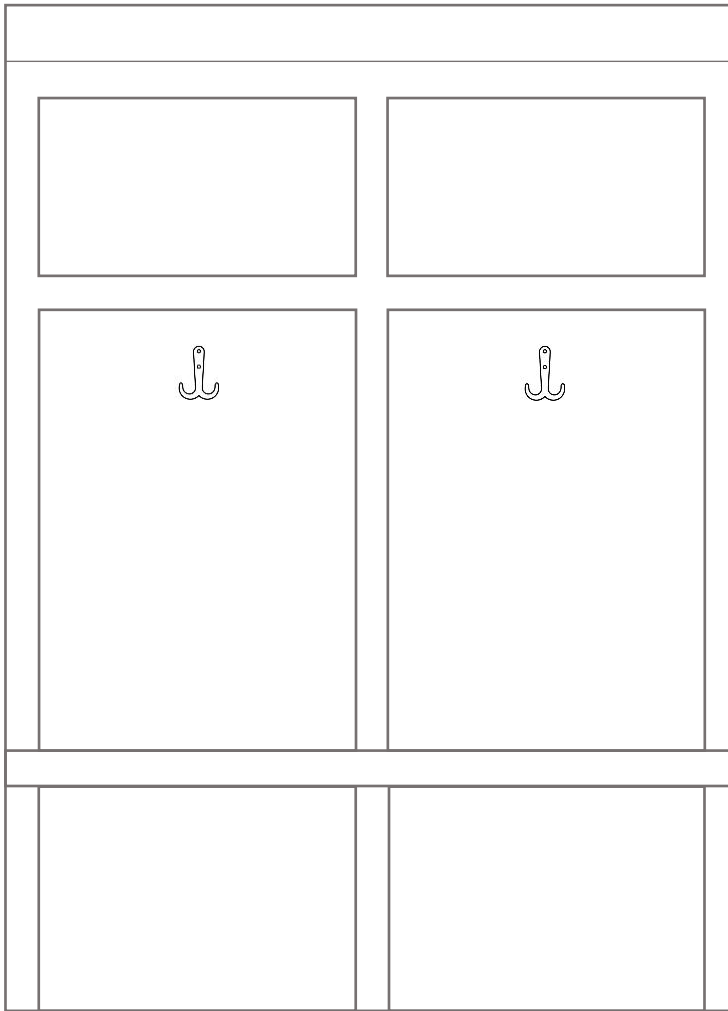

UTILITY ROOM CUBBIES

CUBBY LAYOUT

Cubbies in location per plan. Layout similar to drawing with open cubbies above and below with white oak seat stained to match hardwood finish as closely as possible and coat hooks installed in back of each cubby.