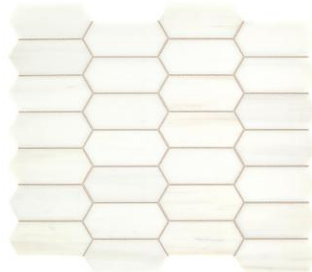

SHOWER FLOOR TILE
Daltille Contempo White
Elongated Hex Mosaic

SEE SELECTION CALENDAR FOR ALLOWABLE SELECTIONS AND DUE DATES.