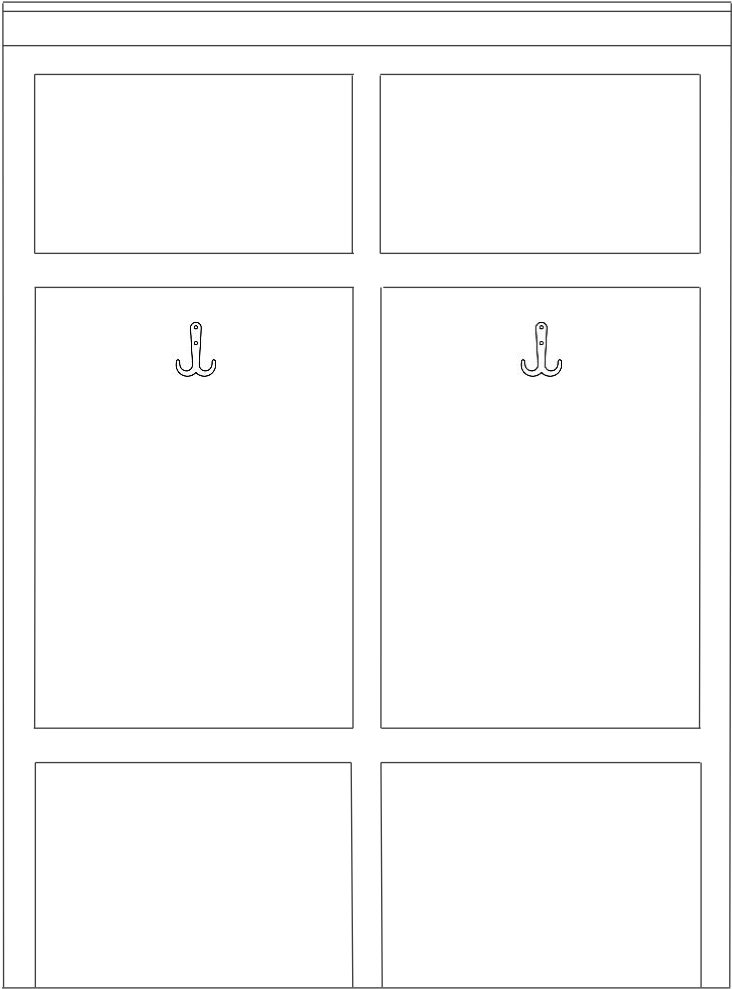

CABINET HARDWARE

FLOOR
Louisville Tile Craft Yarn
12x24 Matte

SEE SELECTION CALENDAR FOR ALLOWABLE SELECTIONS AND DUE DATES.

UTILITY ROOM CUBBIES

CUBBY LAYOUT

Cubbies in location per plan. Layout similar to drawing with open cubbies above and below with white oak seat stained to match hardwood finish as closely as possible and coat hooks installed in back of each cubby.