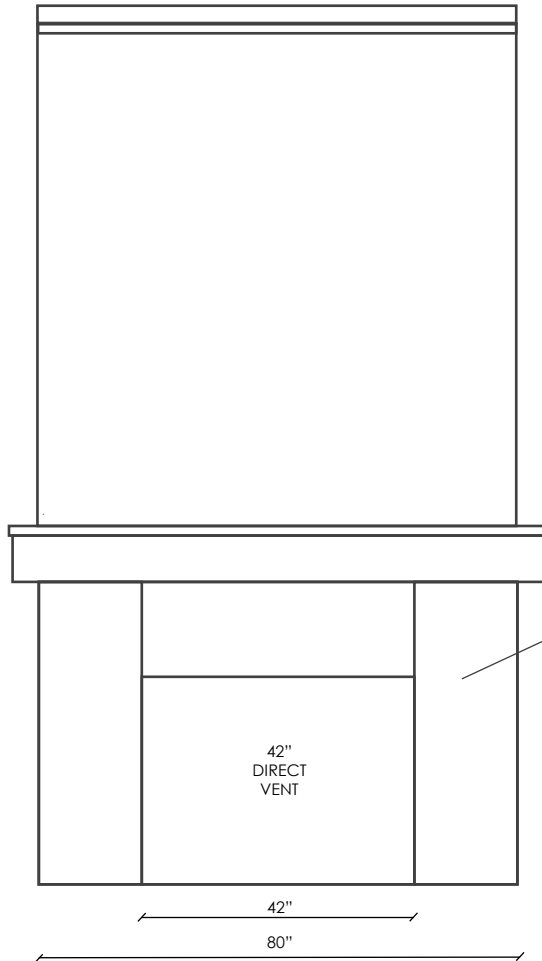

GREAT ROOM FIREPLACE

FIREPLACE DESIGN

Trim Built Stain Grade Floating Beam Mantle with cap to wrap all sides with tile applied on all sides of Fireplace Chase from floor to mantle similar to photo.