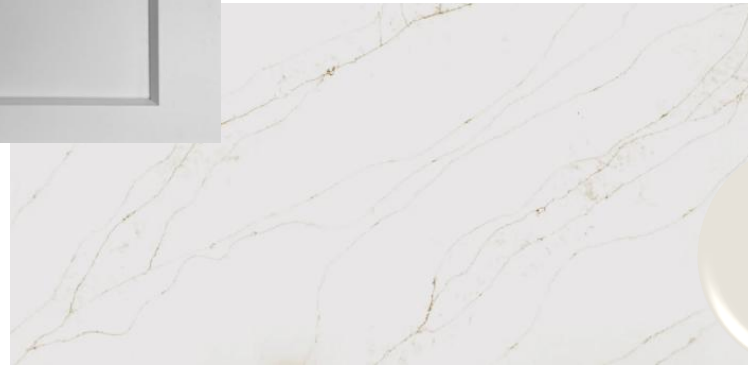

CABINET DOOR STYLE(Not Color)

CABINET & HOOD FINISH
SW Heron Plume

COUNTERTOPS | SLAB SPLASH
Pental Quartz, Tavera Gold