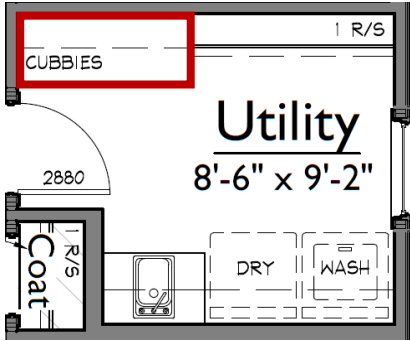

CABINET HARDWARE

FLOOR
Louisville Tile Craft Yarn
12x24 Matte

SEE SELECTION CALENDAR FOR ALLOWABLE SELECTIONS AND DUE DATES.

UTILITY ROOM CUBBIES

CUBBY LAYOUT

Cubbies in location per plan. Layout similar to drawing with open cubbies above and below with white oak seat stained to match hardwood finish as closely as possible and coat hooks installed in back of each cubby.