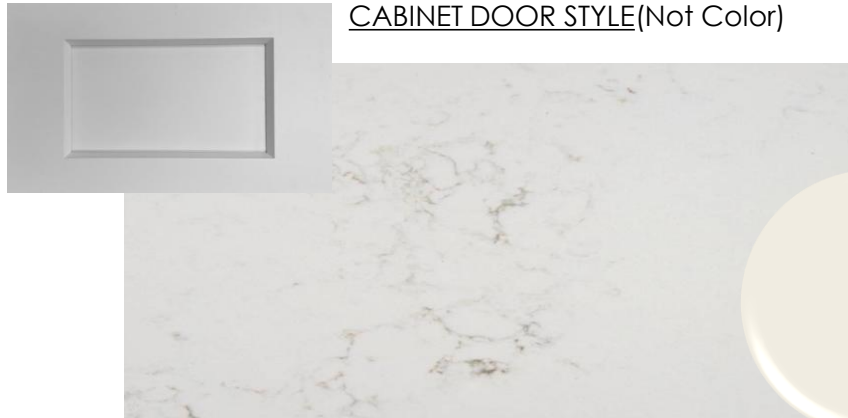

CABINET DOOR STYLE(Not Color)

COUNTERTOPS
Cosmos Quartz, White Drift

CABINET FINISH
SW Greek Villa