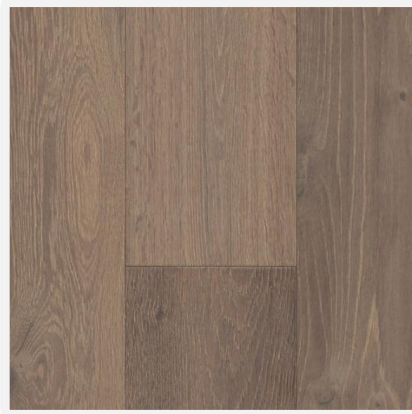

FLOORING

ENGINEERED HARDWOOD
Silvian Collection in
Virta Stream