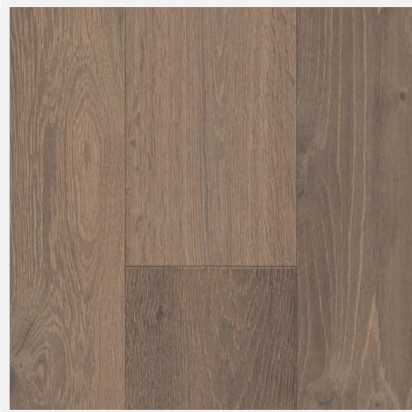

FLOORING

ENGINEERED HARDWOOD
Silvan Collection in
Virta Stream