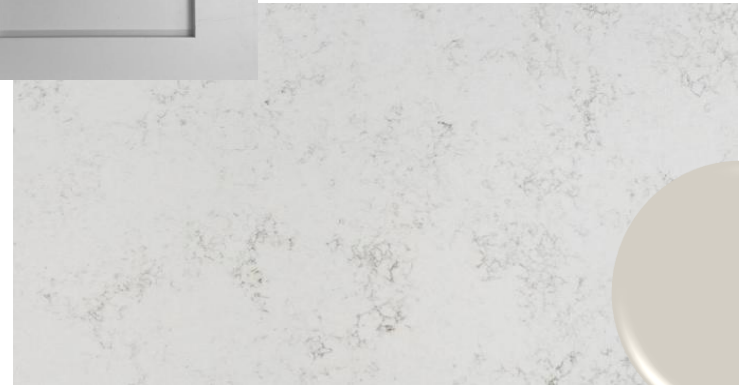

CABINET DOOR STYLE (Not Color)

COUNTERTOPS
Cosmos Quartz in White Drift