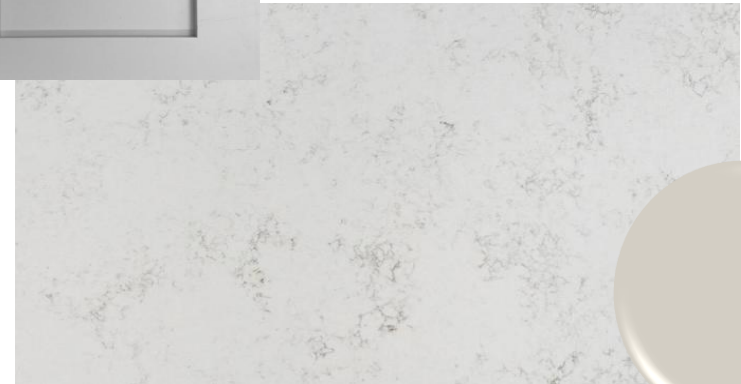

PRIMARY BATHROOM

SINK FAUCET
Delta Saylor in
Champagne Bronze

SINK
Rectangular Sink in
White

CABINET DOOR STYLE (Not Color)

COUNTERTOPS
Cosmos Quartz in White Drift

CABINET FINISH
Gossamer Veil

CABINET HARDWARE
Elara in Satin Bronze